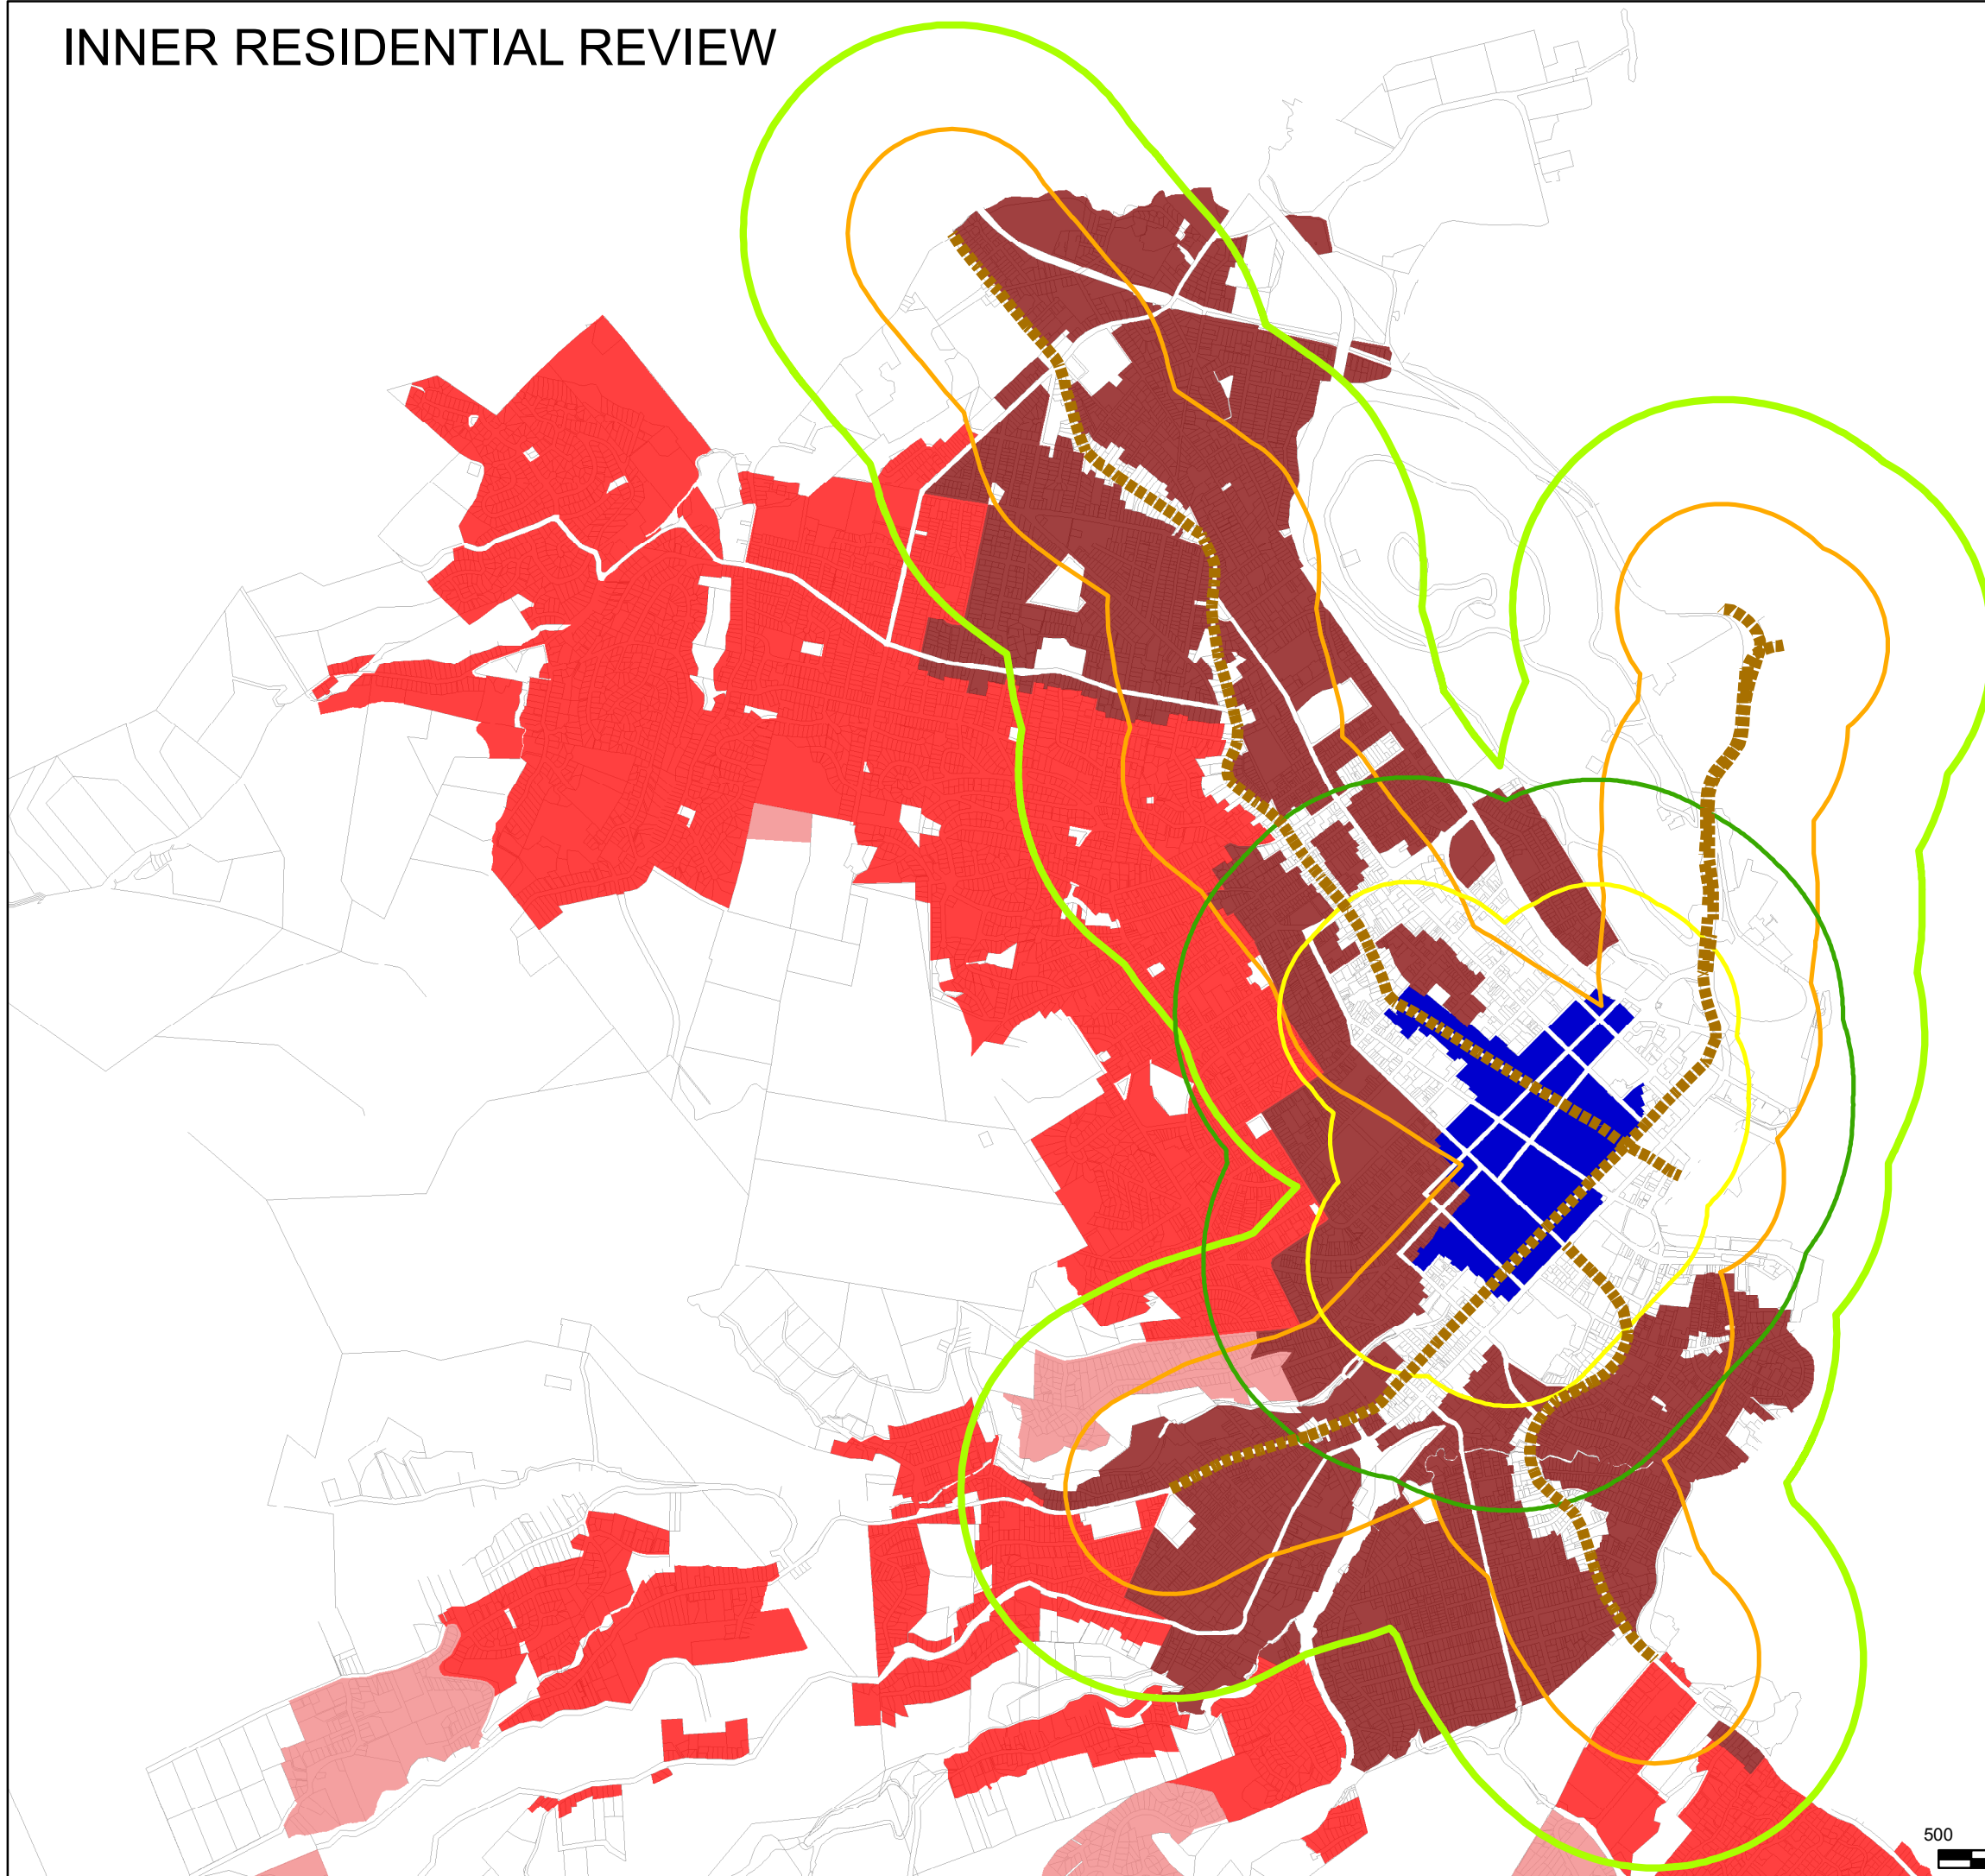

INNER RESIDENTIAL REVIEW

Legend

- Transit Corridors
- Central Business 400m Buffer
- Central Business 800m Buffer
- Transit Corridor 400m Buffer
- Transit Corridor 800m Buffer

Residential Zones

- Zone**
- 10.0 General Residential
- 11.0 Inner Residential
- 12.0 Low Density Residential
- Zone**
- 22.0 Central Business